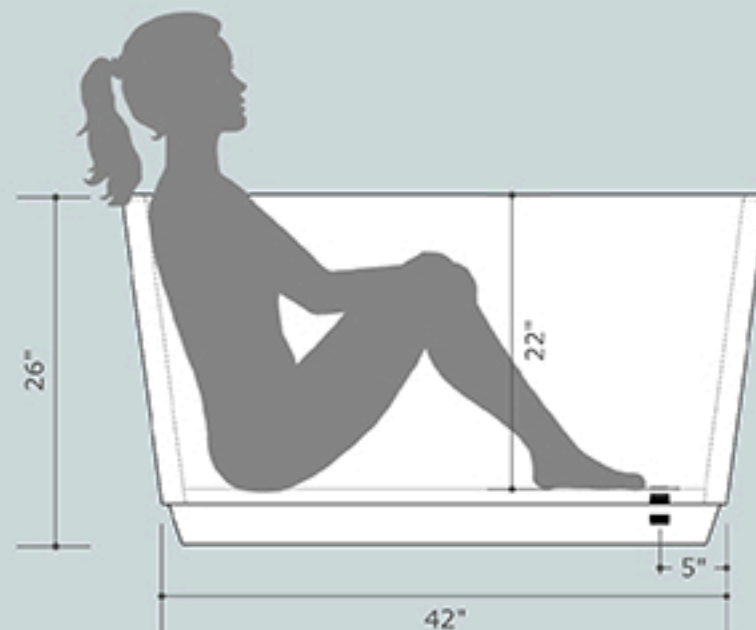

Kyoto Ofuro Bathtub 48 30

length	48 inches
width	30 inches
height	26 inches
depth	22 inches
water capacity	69 gallons
dry weight	179 lbs
filled weight	803 lbs
bathers	1

Optional
Overflow Drain

Drain & Overflow Pipe Fixtures available in Chrome, Brushed Nickel, Rubbed Bronze