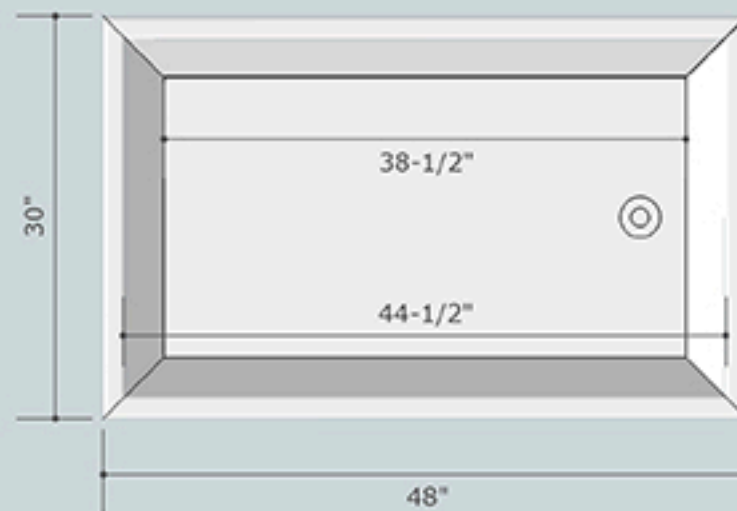

Kyoto Ofuro Bathtub 48 30

length	48 inches
width	30 inches
height	26 inches
depth	22 inches
water capacity	69 gallons
dry weight	179 lbs
filled weight	803 lbs
bathers	1

Optional
Overflow Drain

Drain & Overflow Pipe Fixtures available in Chrome, Brushed Nickel, Rubbed Bronze