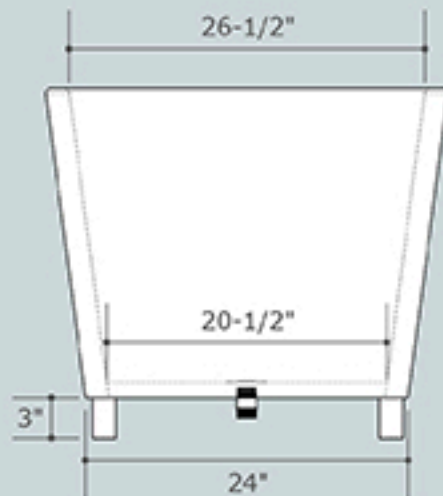

Kyoto Ofuro Bathtub 48 30

length	48 inches
width	30 inches
height	26 inches
depth	22 inches
water capacity	69 gallons
dry weight	179 lbs
filled weight	803 lbs
bathers	1

Optional
Overflow Drain

Drain & Overflow Pipe Fixtures available in Chrome, Brushed Nickel, Rubbed Bronze