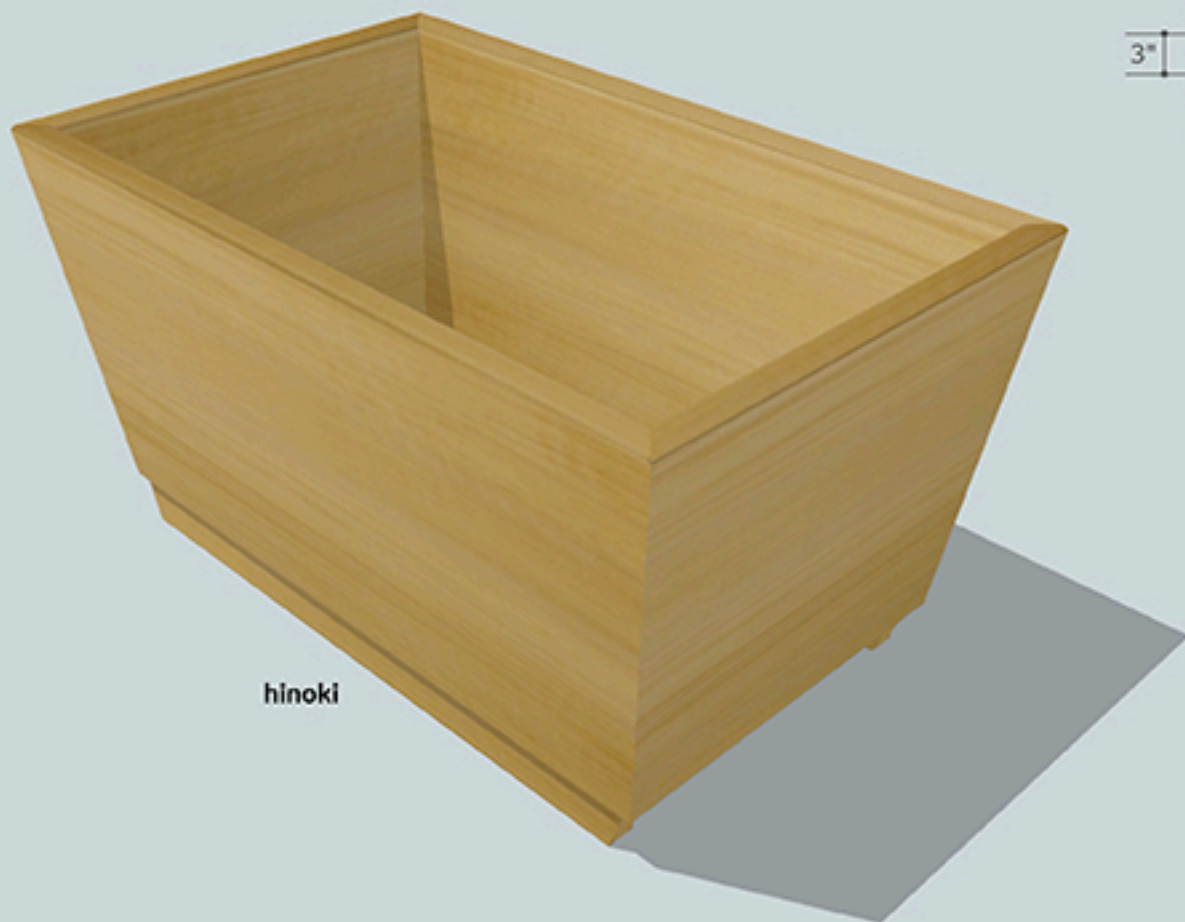

Kyoto Ofuro Bathtub 48 30

length	48 inches
width	30 inches
height	26 inches
depth	22 inches
water capacity	69 gallons
dry weight	179 lbs
filled weight	803 lbs
bathers	1

Optional
Overflow Drain

Drain & Overflow Pipe Fixtures available in Chrome, Brushed Nickel, Rubbed Bronze