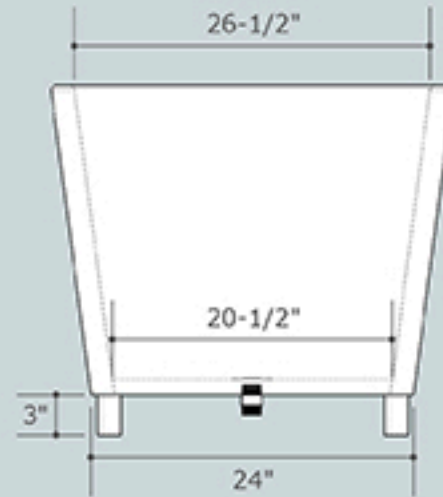

Kyoto Ofuro Bathtub 60 30

length	60 inches
width	30 inches
height	26 inches
depth	22 inches
water capacity	94 gallons
dry weight	208 lbs
filled weight	1053 lbs
bathers	2

Optional
Overflow Drain

zen
BATHWORKS