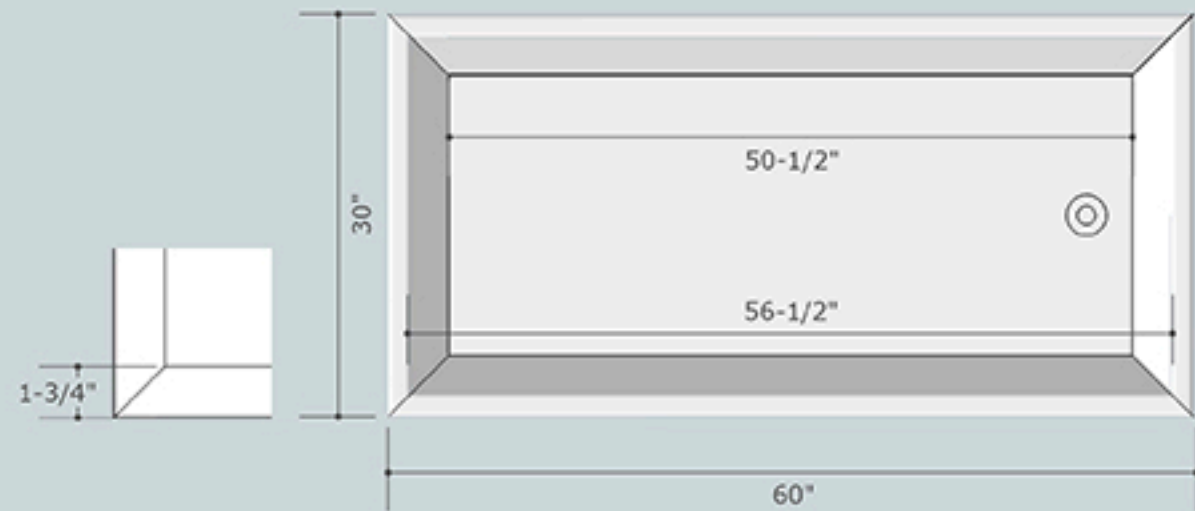

Kyoto Ofuro Bathtub 60 30

length	60 inches
width	30 inches
height	26 inches
depth	22 inches
water capacity	94 gallons
dry weight	208 lbs
filled weight	1053 lbs
bathers	2

Optional
Overflow Drain

zen
BATHWORKS