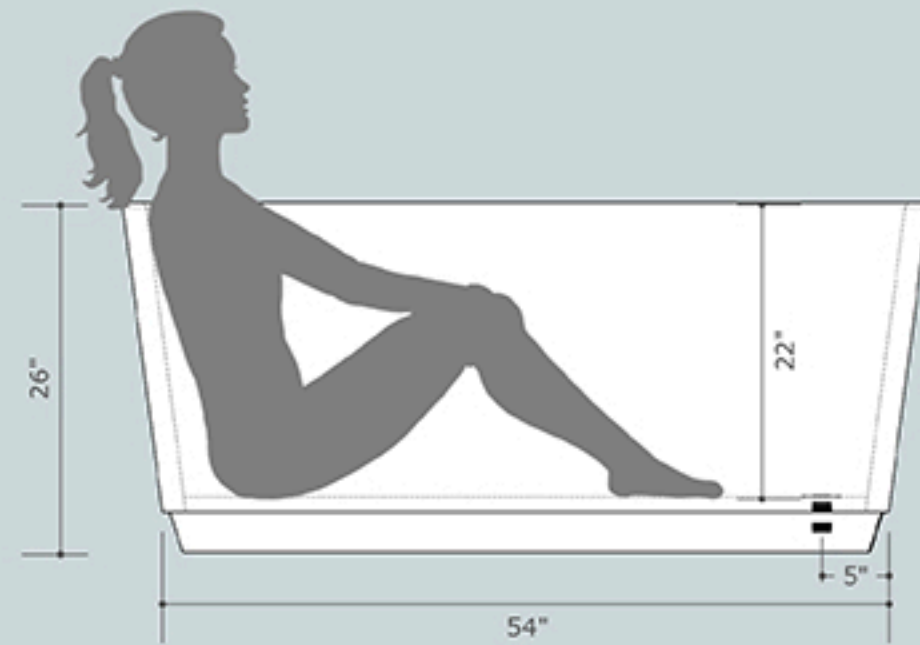

Kyoto Ofuro Bathtub 60 30

length	60 inches
width	30 inches
height	26 inches
depth	22 inches
water capacity	94 gallons
dry weight	208 lbs
filled weight	1053 lbs
bathers	2

Optional
Overflow Drain

zen
BATHWORKS