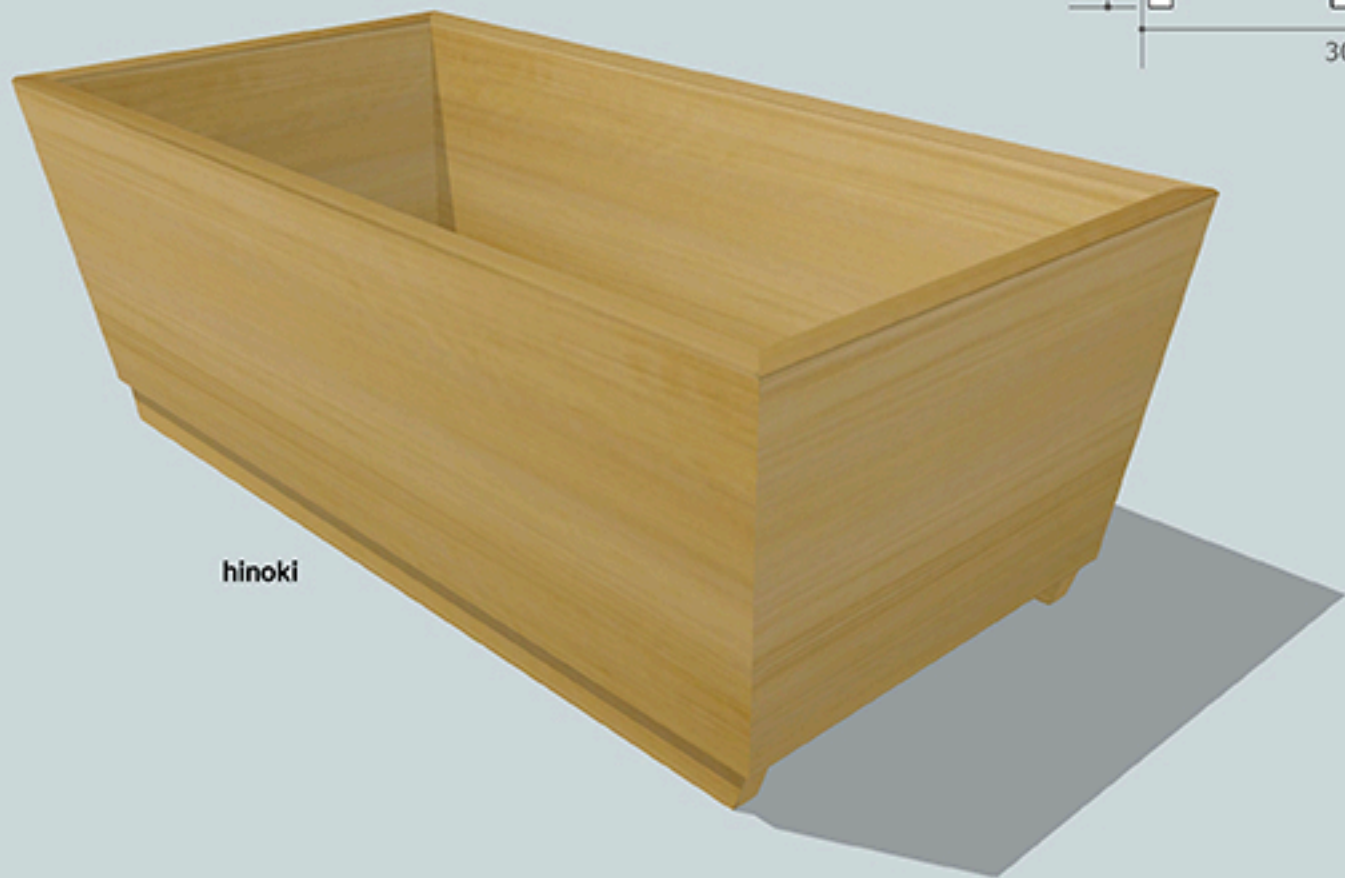

Kyoto Ofuro Bathtub 72 36

length	72 inches
width	36 inches
height	26 inches
depth	22 inches
water capacity	152 gallons
dry weight	264 lbs
filled weight	1634 lbs
bathers	2

Optional
Overflow Drain

zen
BATHWORKS