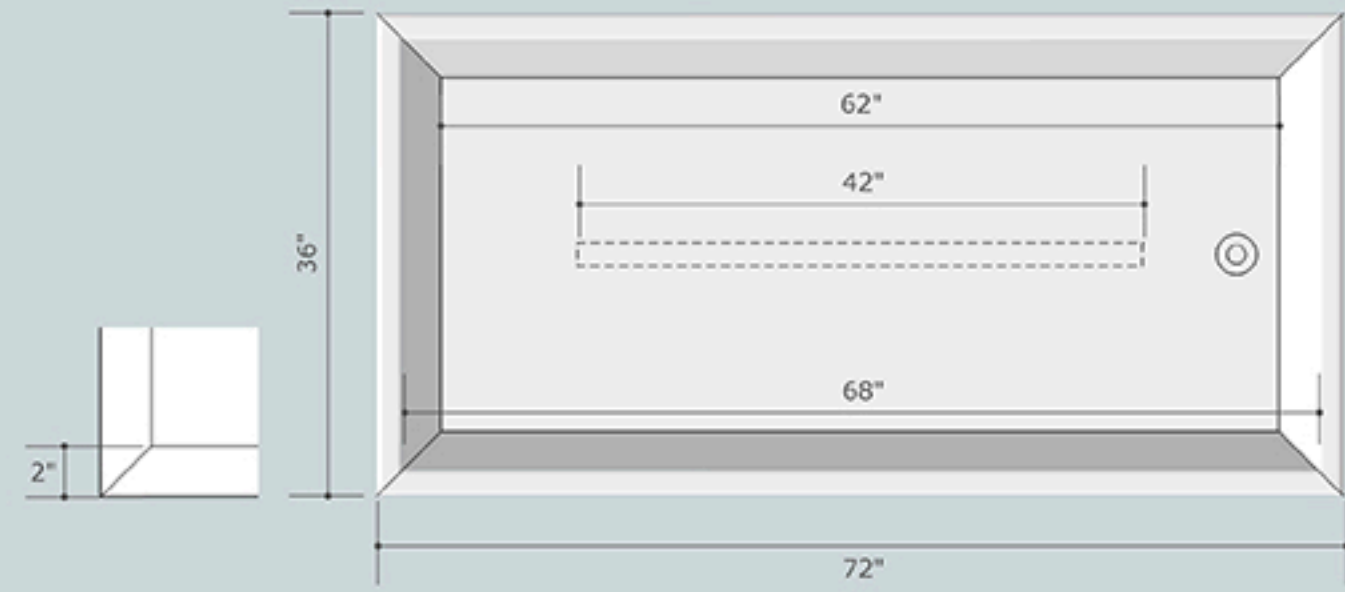

Kyoto Ofuro Bathtub 72 36

length	72 inches
width	36 inches
height	26 inches
depth	22 inches
water capacity	152 gallons
dry weight	264 lbs
filled weight	1634 lbs
bathers	2

Optional
Overflow Drain

zen
BATHWORKS