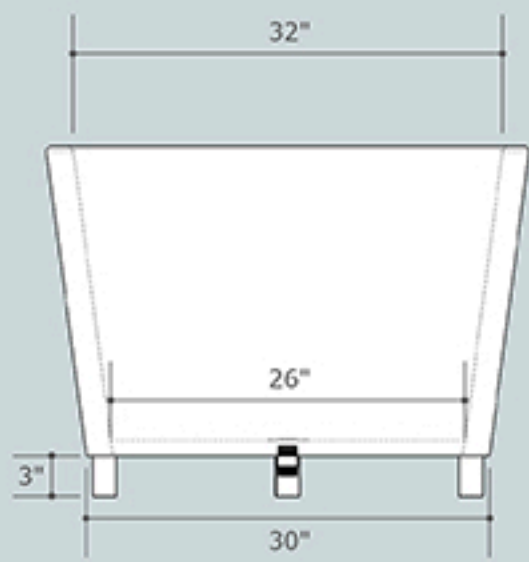

Kyoto Ofuro Bathtub 72 36

length	72 inches
width	36 inches
height	26 inches
depth	22 inches
water capacity	152 gallons
dry weight	264 lbs
filled weight	1634 lbs
bathers	2

Optional
Overflow Drain

zen
BATHWORKS