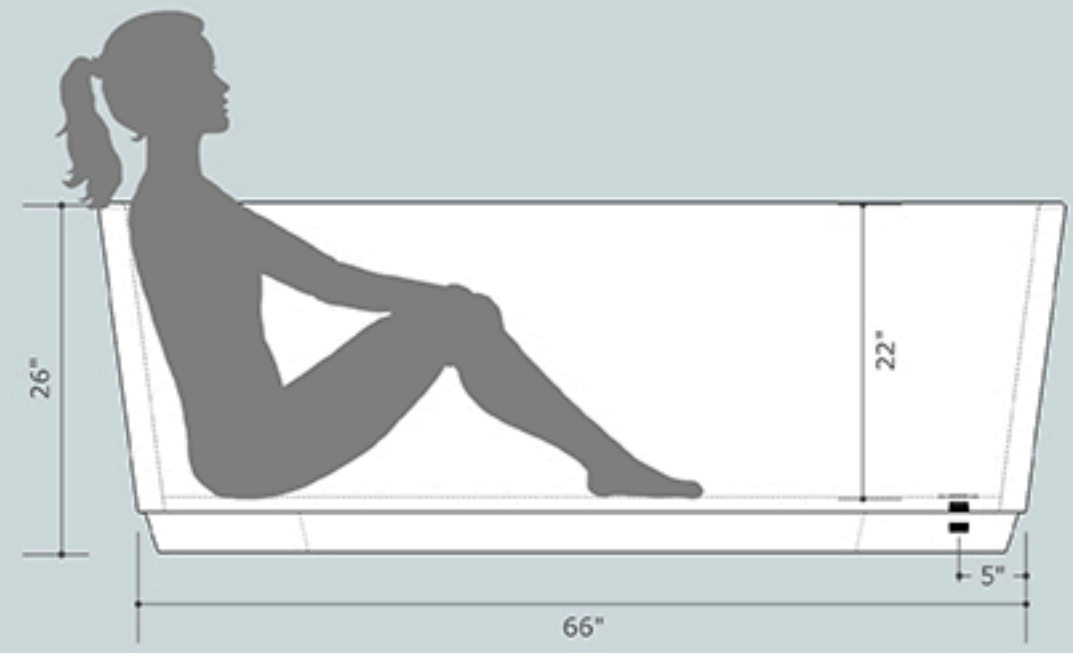

Kyoto Ofuro Bathtub 72 36

length	72 inches
width	36 inches
height	26 inches
depth	22 inches
water capacity	152 gallons
dry weight	264 lbs
filled weight	1634 lbs
bathers	2

Optional
Overflow Drain

zen
BATHWORKS