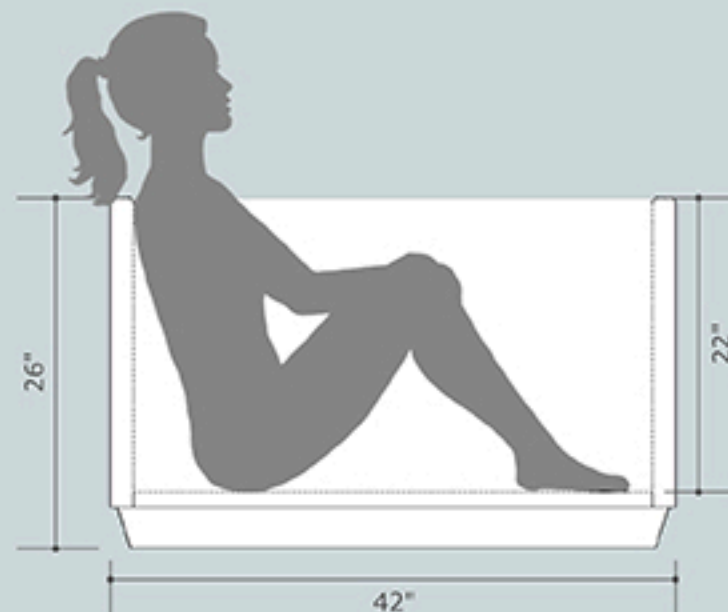

Onsen Ofuro Bathtub 42 26

length 42 inches
 width 26 inches
 height 26 inches
 depth 22 inches
 water capacity 60 gallons
 dry weight 170 lbs
 filled weight 710 lbs
 bathers 1

hinoki

Optional
Overflow Drain