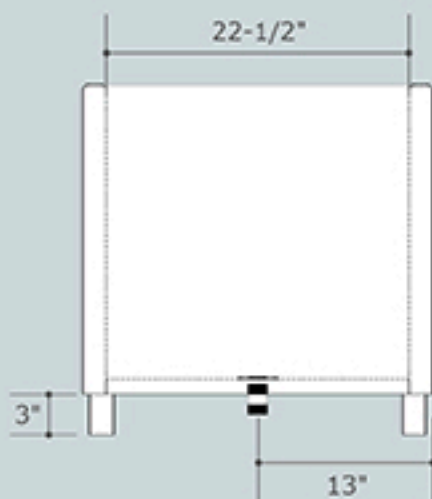

Onsen Ofuro Bathtub 42 26

length 42 inches
 width 26 inches
 height 26 inches
 depth 22 inches
 water capacity 60 gallons
 dry weight 170 lbs
 filled weight 710 lbs
 bathers 1

hinoki

Optional
Overflow Drain