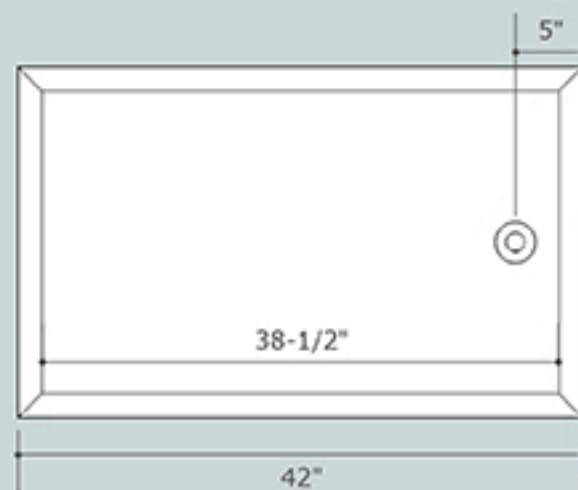

Onsen Ofuro Bathtub 42 26

length 42 inches
 width 26 inches
 height 26 inches
 depth 22 inches
 water capacity 60 gallons
 dry weight 170 lbs
 filled weight 710 lbs
 bathers 1

hinoki

Optional
Overflow Drain