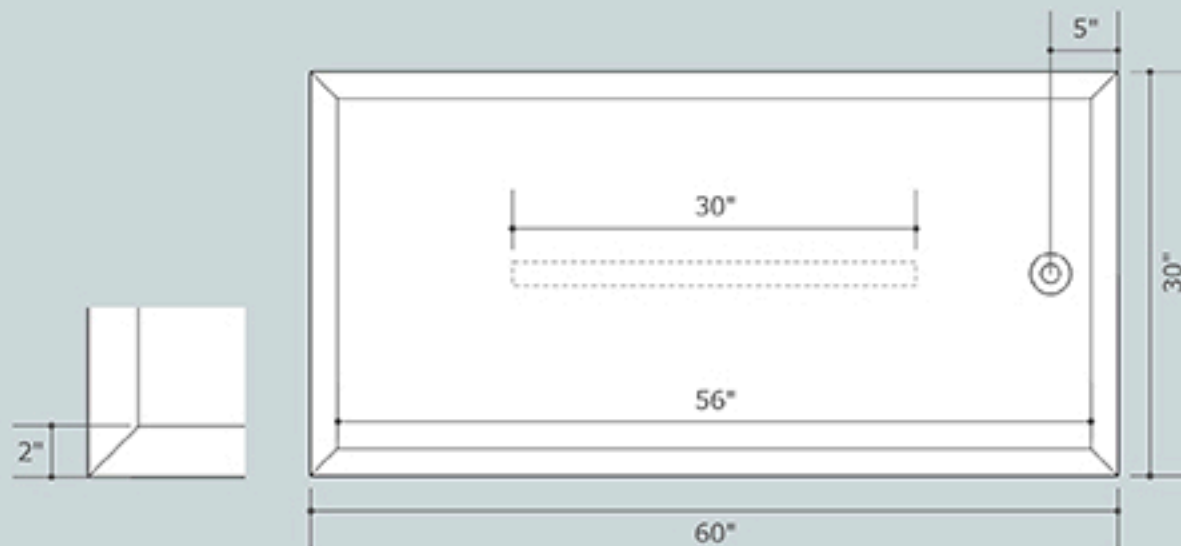

Onsen Ofuro Bathtub 60 30

length 60 inches
 width 30 inches
 height 26 inches
 depth 22 inches
 water capacity 115 gallons
 dry weight 245 lbs
 filled weight 1277 lbs
 bathers 2

hinoki

Optional
Overflow Drain