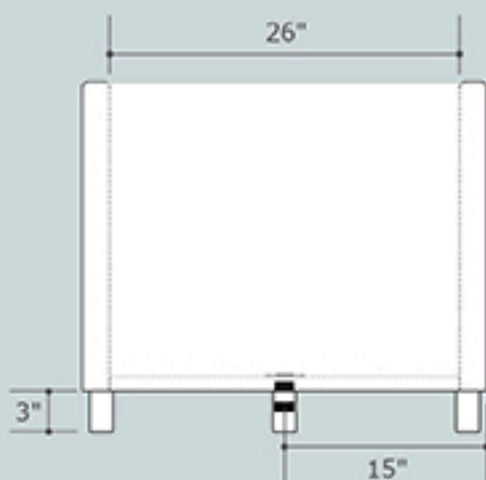

Onsen Ofuro Bathtub 60 30

length 60 inches
 width 30 inches
 height 26 inches
 depth 22 inches
 water capacity 115 gallons
 dry weight 245 lbs
 filled weight 1277 lbs
 bathers 2

hinoki

Optional
Overflow Drain