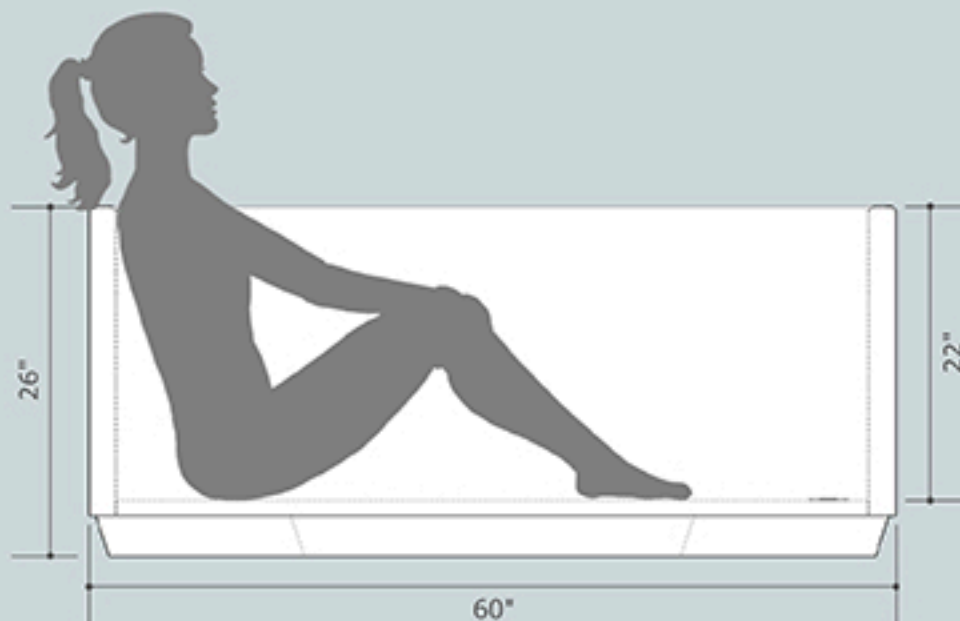

Onsen Ofuro Bathtub 60 30

length 60 inches
 width 30 inches
 height 26 inches
 depth 22 inches
 water capacity 115 gallons
 dry weight 245 lbs
 filled weight 1277 lbs
 bathers 2

hinoki

Optional
Overflow Drain