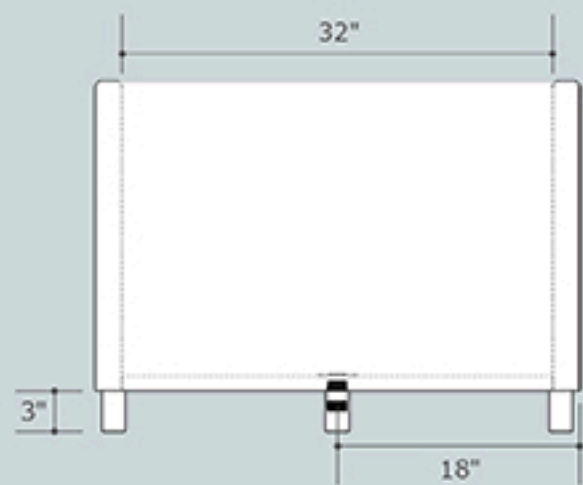

Onsen Ofuro Bathtub 72 36

length	72 inches
width	36 inches
height	26 inches
depth	22 inches
water capacity	178 gallons
dry weight	310 lbs
filled weight	1910 lbs
bathers	2

Drain & Overflow Pipe Fixtures available in Chrome, Brushed Nickel, Rubbed Bronze