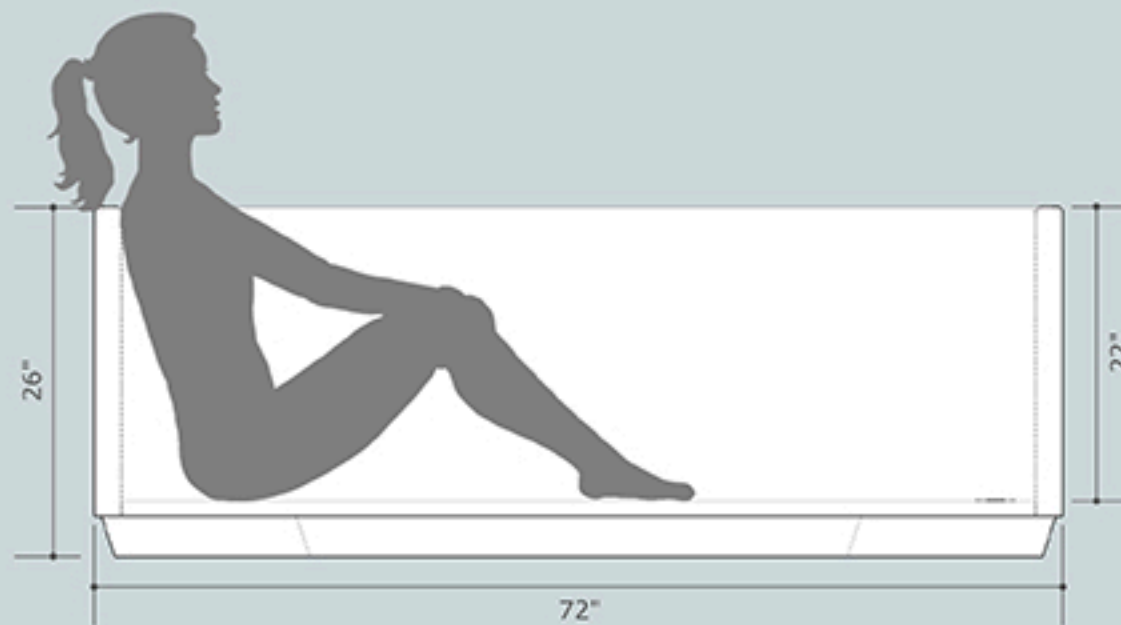

Onsen Ofuro Bathtub 72 36

length	72 inches
width	36 inches
height	26 inches
depth	22 inches
water capacity	178 gallons
dry weight	310 lbs
filled weight	1910 lbs
bathers	2

Drain & Overflow Pipe Fixtures available in Chrome, Brushed Nickel, Rubbed Bronze