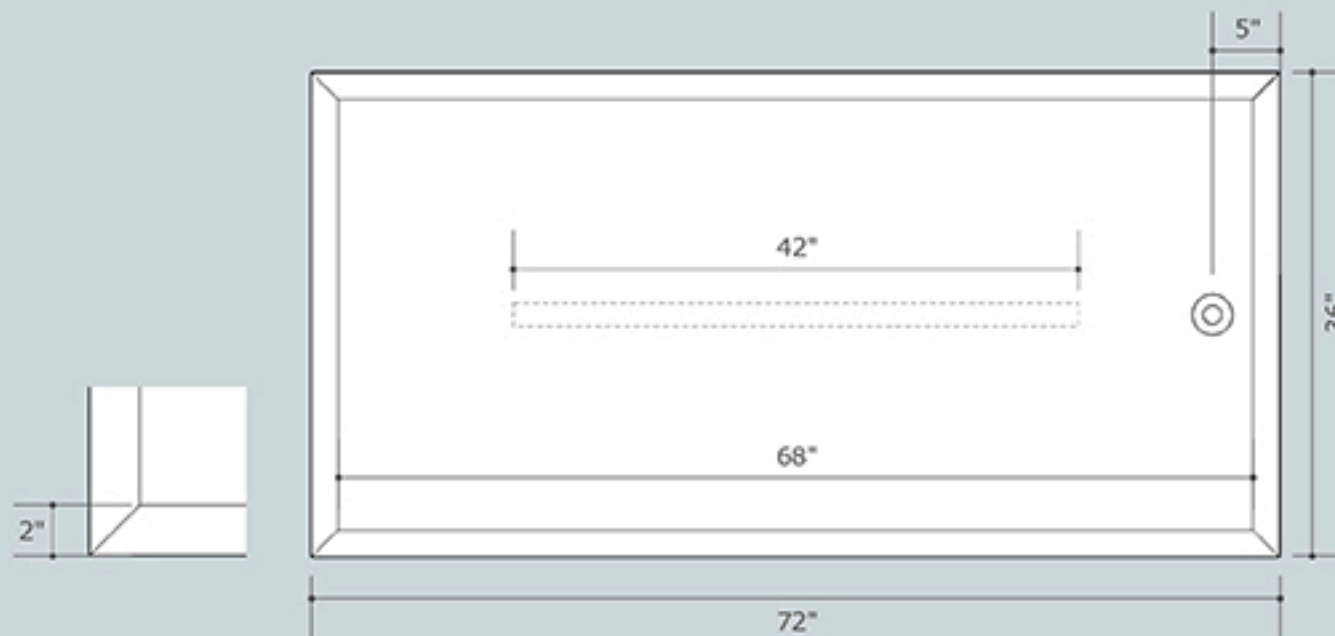

Onsen Ofuro Bathtub 72 36

length	72 inches
width	36 inches
height	26 inches
depth	22 inches
water capacity	178 gallons
dry weight	310 lbs
filled weight	1910 lbs
bathers	2

Drain & Overflow Pipe Fixtures available in Chrome, Brushed Nickel, Rubbed Bronze