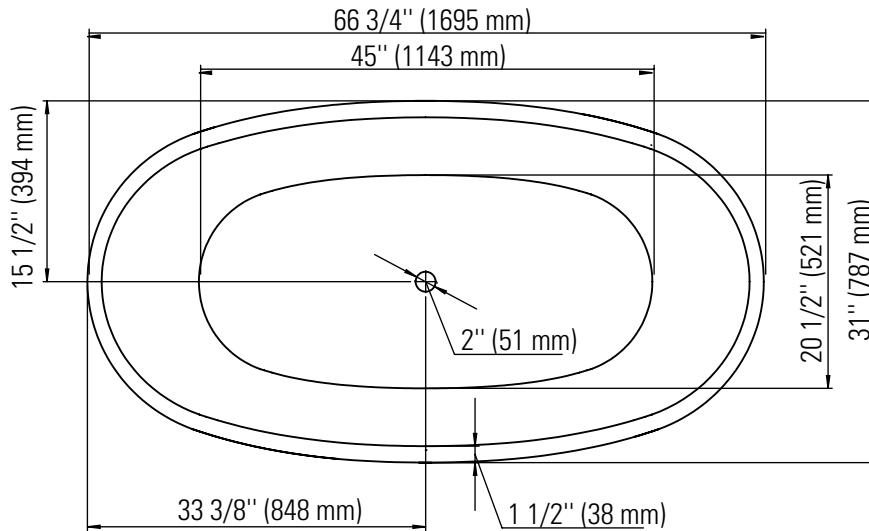

## FLORENCE 3266F1

Bathtub

Ajustable feet  
Above-the-floor rough (AFR)

\*All dimensions are approximate and subject to change without notice  
Please refer to the installation guide before beginning the installation