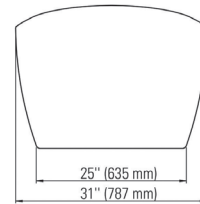

# FLORENCE F1 3266

66 3/4" x 31" x 26 5/8" [65 gallons]

24-48 hrs

Bathtub only

FLO3266F1

Mass-Air  
Included: 12 injectors, 750W (1 1/2h.p.) Optima blower, with 300W heating element, 72" blower hose extension, and remote control.