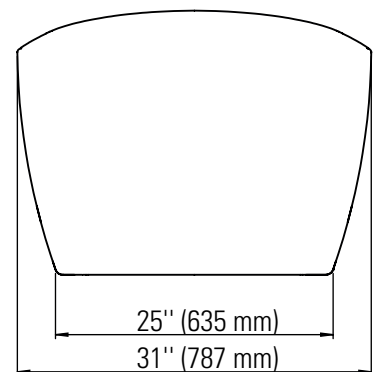

Produits Neptune
Rouge

FLORENCE 3266F1

Bathtub

Ajustable feet
Above-the-floor rough (AFR)

*All dimensions are approximate and subject to change without notice
Please refer to the installation guide before beginning the installation