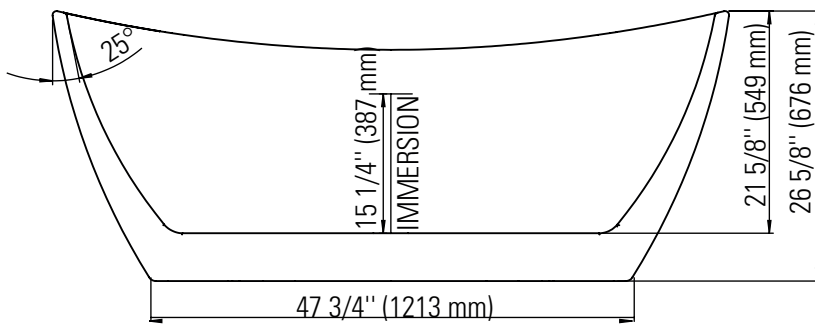

## FLORENCE 3266F1

Bathtub

Ajustable feet  
Above-the-floor rough (AFR)

\*All dimensions are approximate and subject to change without notice  
Please refer to the installation guide before beginning the installation