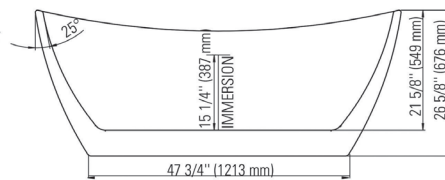

# FLORENCE F1 3266

66 3/4" x 31" x 26 5/8" [65 gallons]

24-48 hrs

Bathtub only

FLO3266F1

Mass-Air  
Included: 12 injectors, 750W (1 1/2h.p.) Optima blower, with 300W heating element, 72" blower hose extension, and remote control.