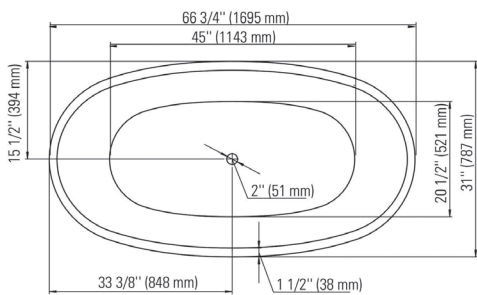

# FLORENCE F1 3266

66 3/4" x 31" x 26 5/8" [65 gallons]

24-48 hrs

Bathtub only

FLO3266F1

Mass-Air  
Included: 12 injectors, 750W (1 1/2h.p.) Optima blower, with 300W heating element, 72" blower hose extension, and remote control.