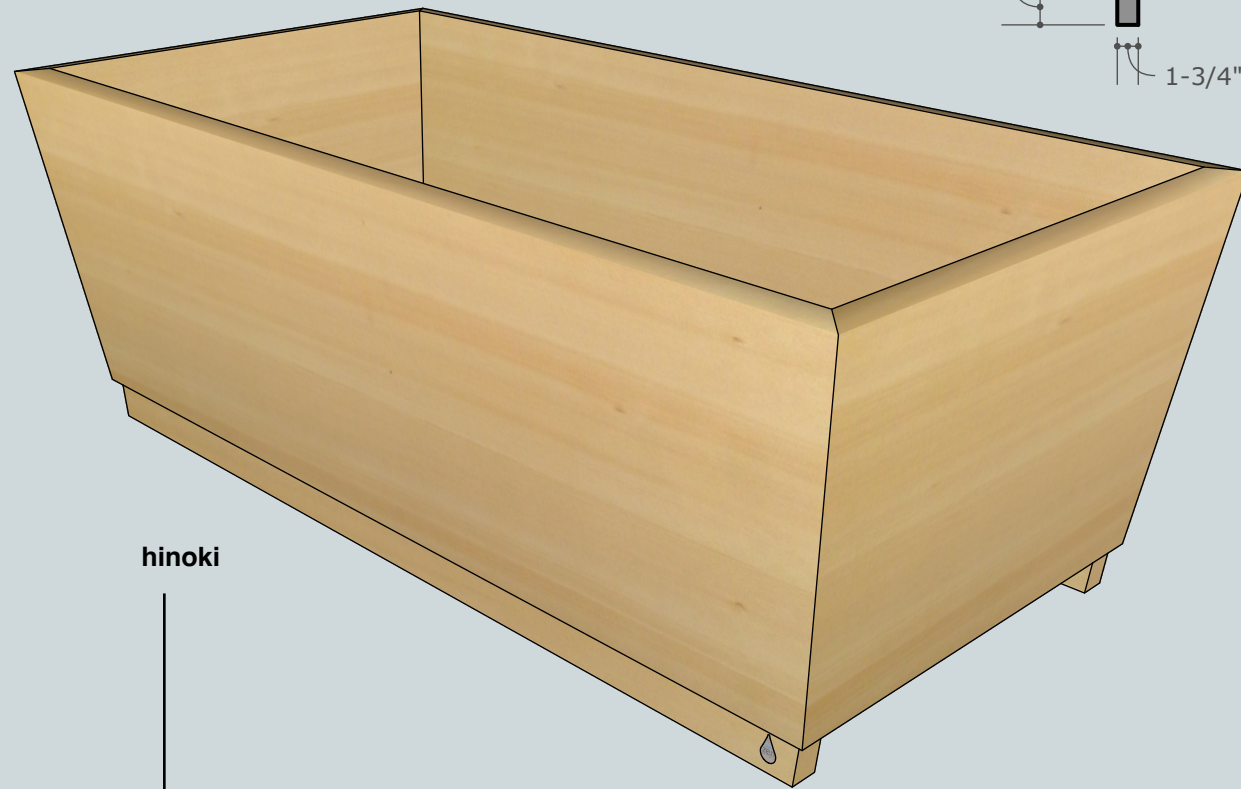

Ofuro Soaking Tub: 72x36 Kyoto

length 72 inches
 width 36 inches
 height 26 inches
 depth 22 inches
 water capacity 148 gallons
 dry weight 264 lbs
 filled weight 1,670 lbs
 bathers 2

hinoki

Wood Choices

red cedar

teak

hybrid - (hinoki/teak shown)

Optional Direct Overflow Drain

www.zenbathworks.com
 info@zenbathworks.com
 1 (888) 810-7717

02/14/2023

EZ-Click Floor Drain - 1-1/2" NPS Thread
 Oil Rubbed Bronze shown. Also available: Brushed Nickel, Polished Chrome, Champagne Bronze, and Matte Black

Remote Tub Drain & Overflow (optional)
 Overflow protection that can be placed anywhere in the room. Satin Nickel shown. Also available: Rustic Nickel, Rustic Copper, Oil Rubbed Bronze, and Matte Black