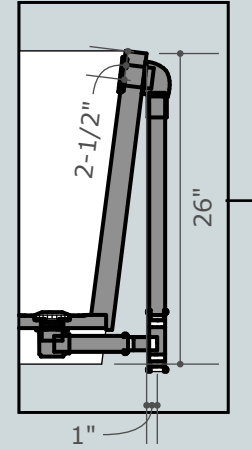

Optional Direct Overflow Drain

www.zenbathworks.com
info@zenbathworks.com
1 (888) 810-7717

02/14/2023