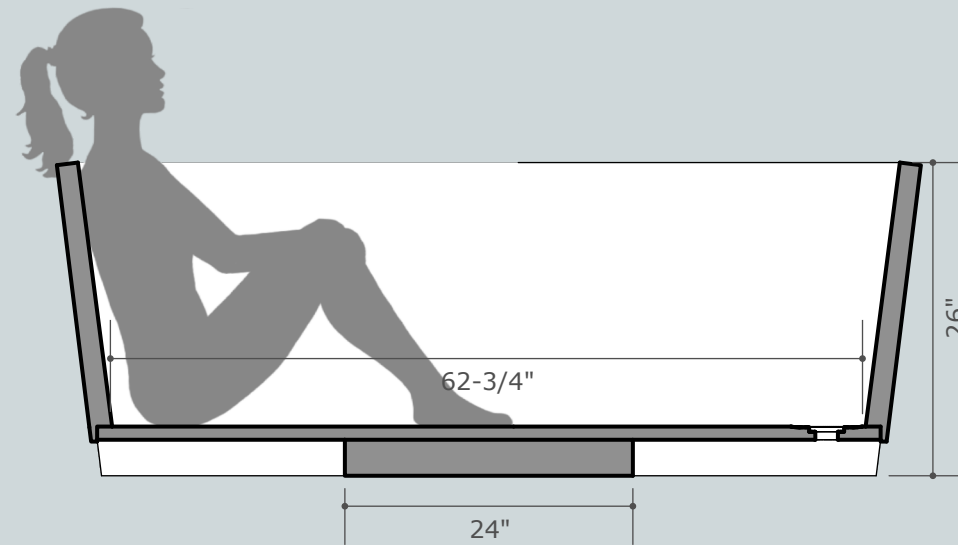

Ofuro Soaking Tub: 72x36 Kyoto

length 72 inches
width 36 inches
height 26 inches
depth 22 inches
water capacity 148 gallons
dry weight 264 lbs
filled weight 1,670 lbs
bathers 2

Wood Choices

Optional Direct Overflow Drain

www.zenbathworks.com
info@zenbathworks.com
1 (888) 810-7717

02/14/2023