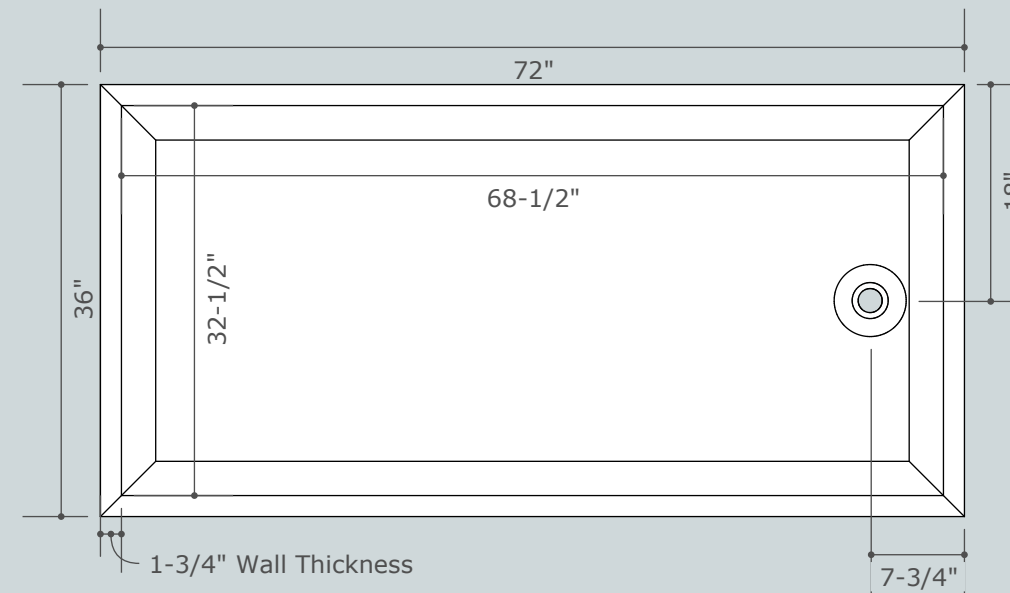

Ofuro Soaking Tub: 72x36 Kyoto

length 72 inches
width 36 inches
height 26 inches
depth 22 inches
water capacity 148 gallons
dry weight 264 lbs
filled weight 1,670 lbs
bathers 2

Wood Choices

Optional Direct Overflow Drain

www.zenbathworks.com
info@zenbathworks.com
1 (888) 810-7717

02/14/2023