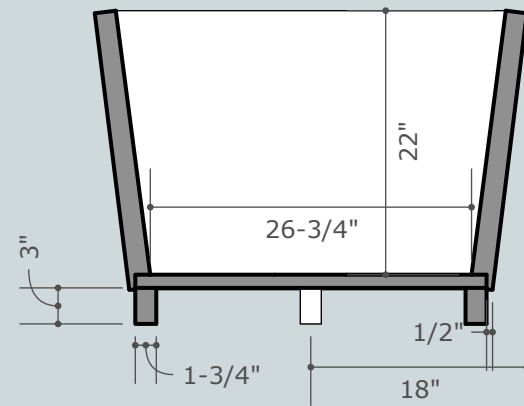

Ofuro Soaking Tub: 72x36 Kyoto

length 72 inches
width 36 inches
height 26 inches
depth 22 inches
water capacity 148 gallons
dry weight 264 lbs
filled weight 1,670 lbs
bathers 2

Wood Choices

Optional Direct Overflow Drain

www.zenbathworks.com
info@zenbathworks.com
1 (888) 810-7717

02/14/2023