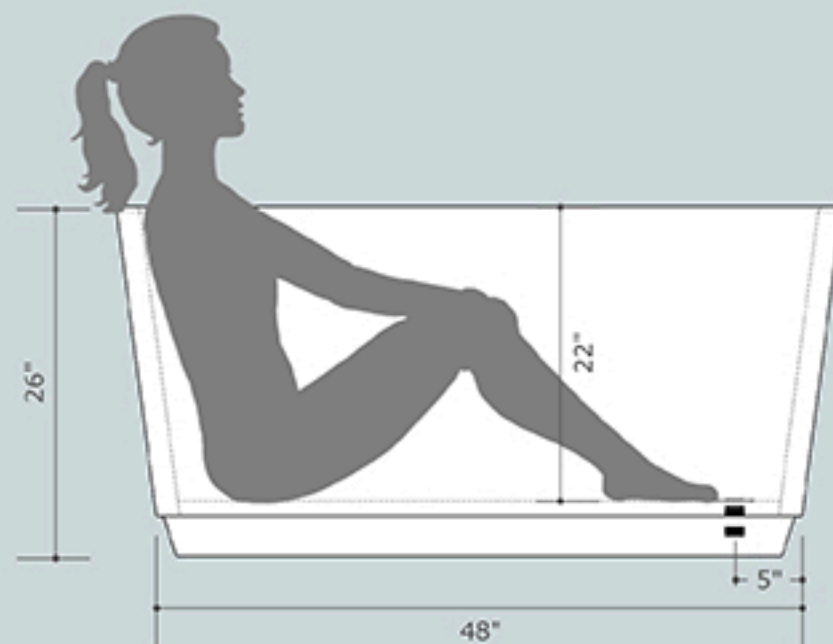

# Kyoto Ofuro Bathtub 54 30

length	54 inches
width	30 inches
height	26 inches
depth	22 inches
water capacity	82 gallons
dry weight	191 lbs
filled weight	926 lbs
bathers	1

Optional  
Overflow Drain

Drain & Overflow Pipe Fixtures available in Chrome, Brushed Nickel, Rubbed Bronze