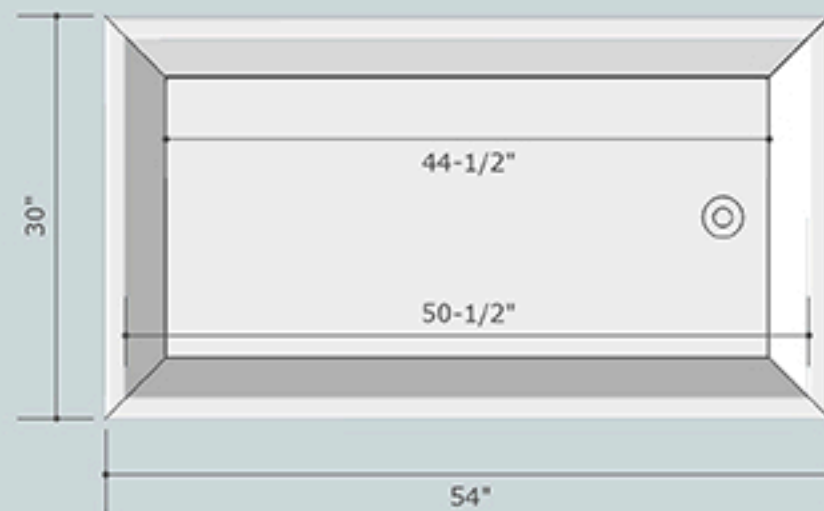

# Kyoto Ofuro Bathtub 54 30

length	54 inches
width	30 inches
height	26 inches
depth	22 inches
water capacity	82 gallons
dry weight	191 lbs
filled weight	926 lbs
bathers	1

Optional  
Overflow Drain

Drain & Overflow Pipe Fixtures available in Chrome, Brushed Nickel, Rubbed Bronze