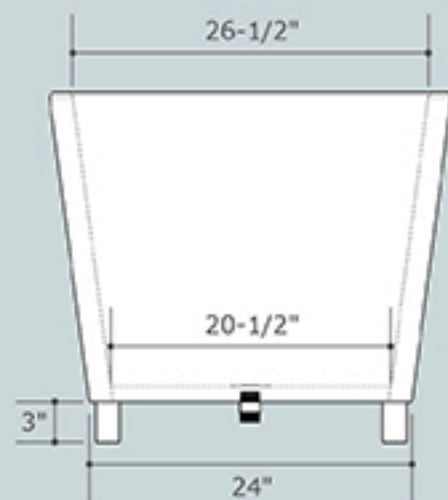

# Kyoto Ofuro Bathtub 54 30

length	54 inches
width	30 inches
height	26 inches
depth	22 inches
water capacity	82 gallons
dry weight	191 lbs
filled weight	926 lbs
bathers	1

Optional  
Overflow Drain

Drain & Overflow Pipe Fixtures available in Chrome, Brushed Nickel, Rubbed Bronze