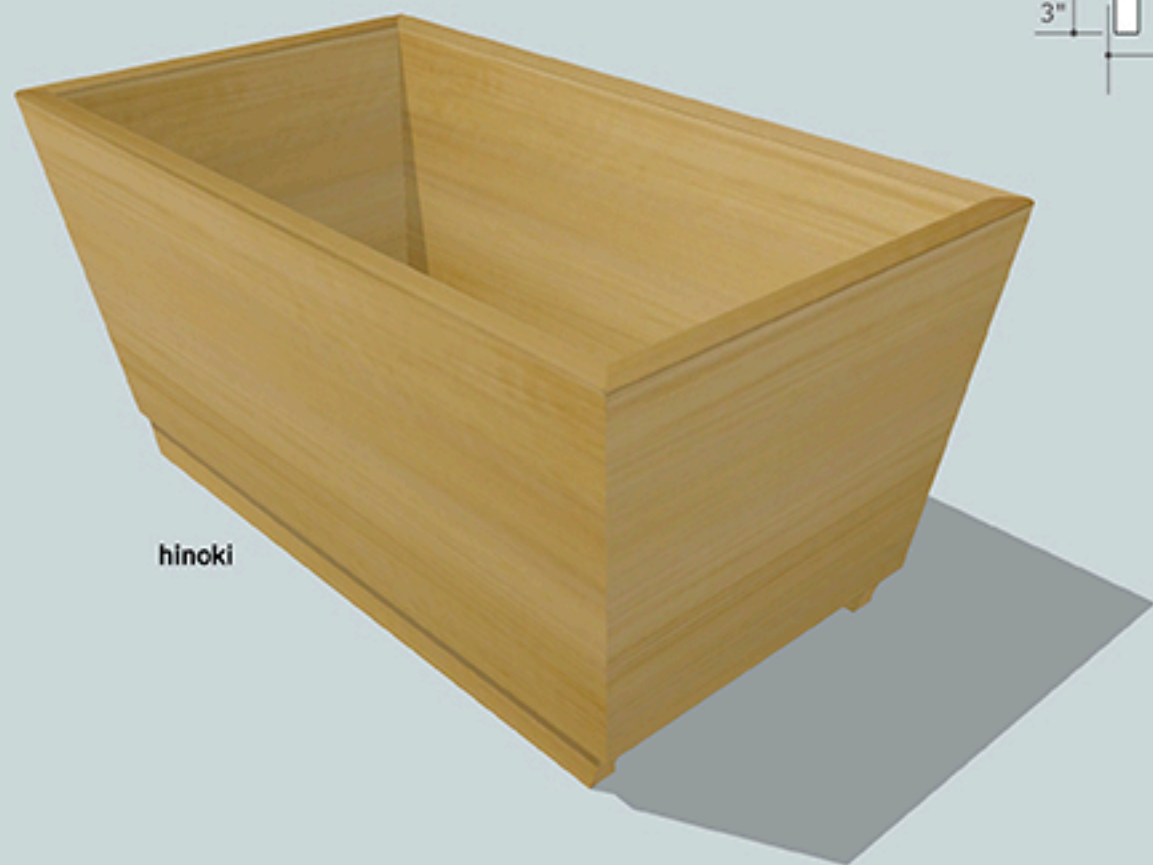

# Kyoto Ofuro Bathtub 54 30

length	54 inches
width	30 inches
height	26 inches
depth	22 inches
water capacity	82 gallons
dry weight	191 lbs
filled weight	926 lbs
bathers	1

Optional  
Overflow Drain

Drain & Overflow Pipe Fixtures available in Chrome, Brushed Nickel, Rubbed Bronze