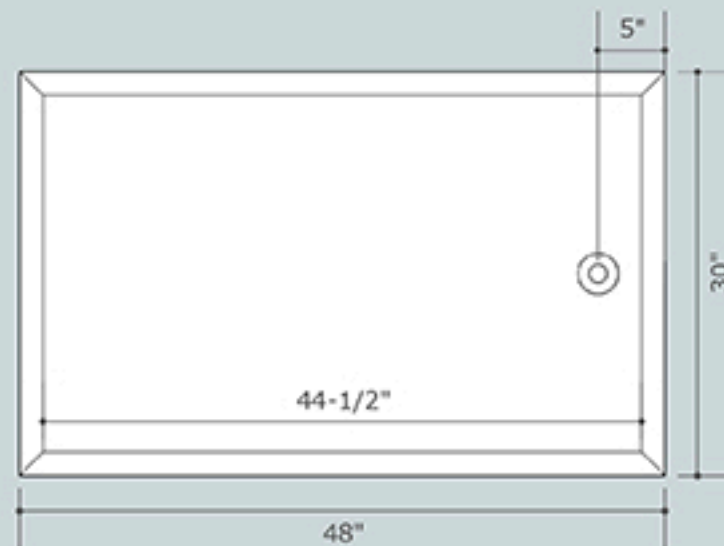

Onsen Ofuro Bathtub 48 30

length 48 inches
 width 30 inches
 height 26 inches
 depth 22 inches
 water capacity 87 gallons
 dry weight 210 lbs
 filled weight 994 lbs
 bathers 1

Optional
Overflow Drain

hinoki