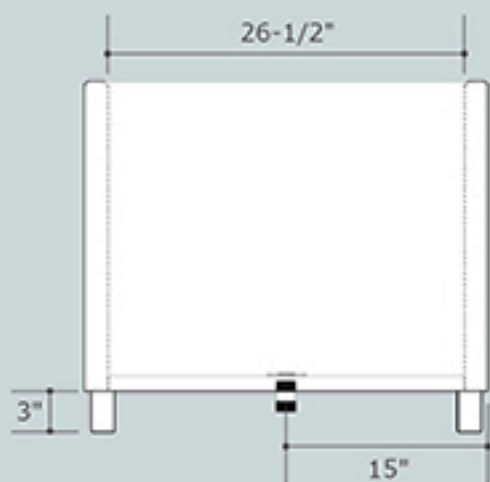

Onsen Ofuro Bathtub 48 30

length 48 inches
 width 30 inches
 height 26 inches
 depth 22 inches
 water capacity 87 gallons
 dry weight 210 lbs
 filled weight 994 lbs
 bathers 1

Optional
Overflow Drain

hinoki