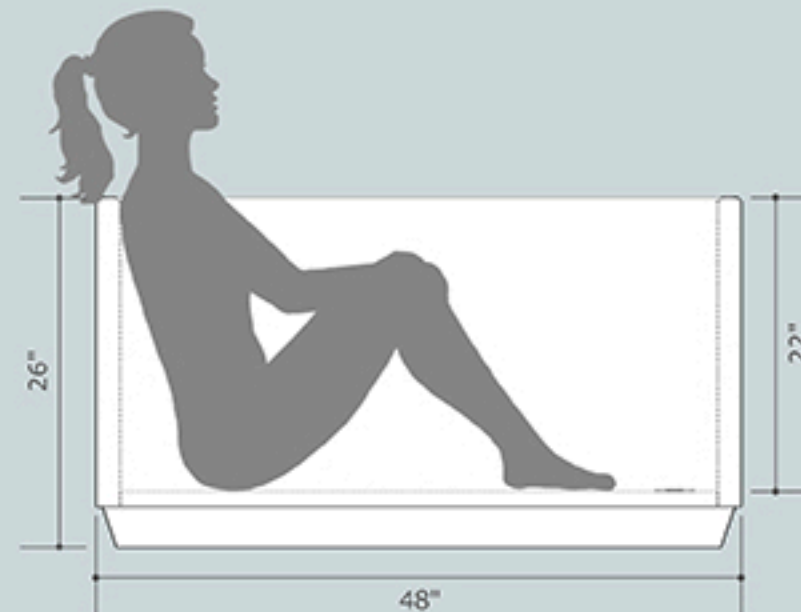

Onsen Ofuro Bathtub 48 30

length 48 inches
 width 30 inches
 height 26 inches
 depth 22 inches
 water capacity 87 gallons
 dry weight 210 lbs
 filled weight 994 lbs
 bathers 1

Optional
Overflow Drain

hinoki