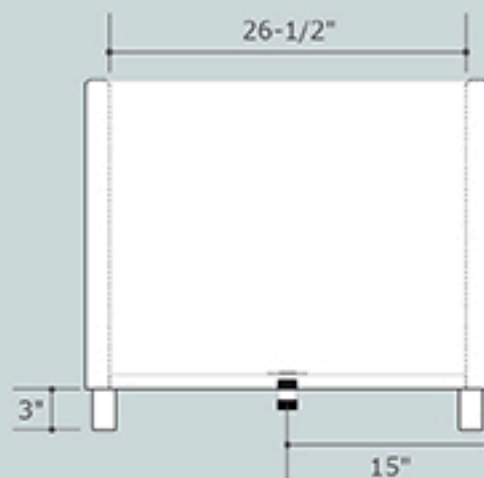

Onsen Ofuro Bathtub 54 30

length 54 inches
 width 30 inches
 height 26 inches
 depth 22 inches
 water capacity 101 gallons
 dry weight 225 lbs
 filled weight 1133 lbs
 bathers 2

hinoki

Optional
Overflow Drain

red cedar

teak

Brass Floor Drain 1-1/2" NPT

Pipe Dia. 1-1/2"

Drain & Overflow Pipe Fixtures available in Chrome, Brushed Nickel, Rubbed Bronze