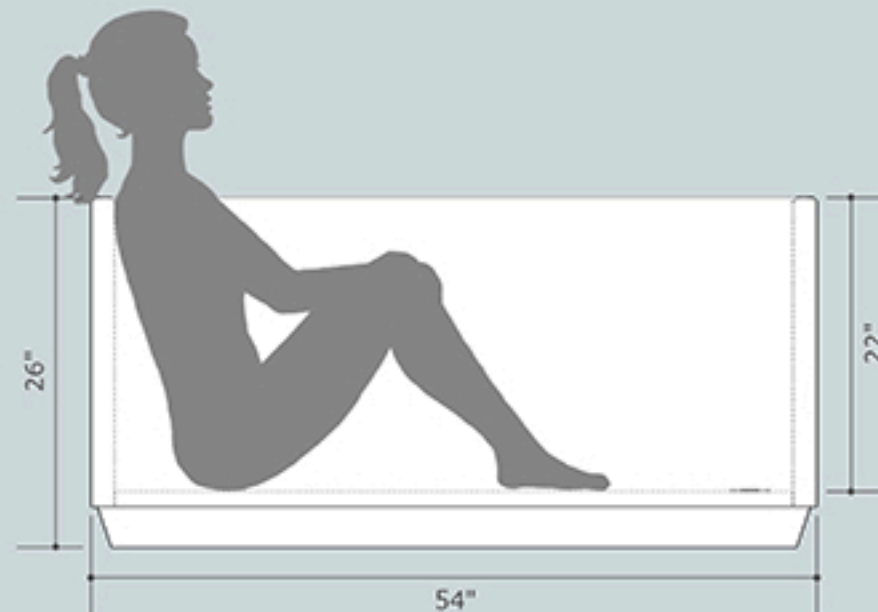

Onsen Ofuro Bathtub 54 30

length 54 inches
 width 30 inches
 height 26 inches
 depth 22 inches
 water capacity 101 gallons
 dry weight 225 lbs
 filled weight 1133 lbs
 bathers 2

hinoki

Optional
Overflow Drain

red cedar

teak

Brass Floor Drain 1-1/2" NPT

Pipe Dia. 1-1/2"

Drain & Overflow Pipe Fixtures available in Chrome, Brushed Nickel, Rubbed Bronze