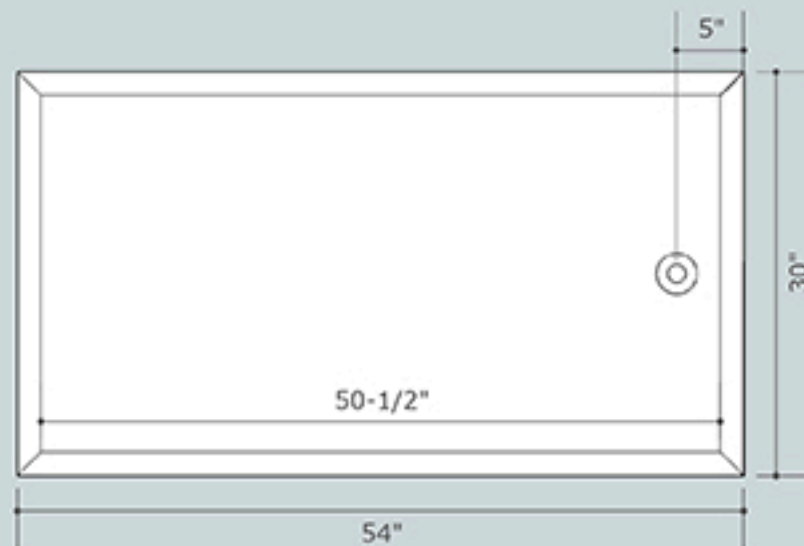

Onsen Ofuro Bathtub 54 30

length 54 inches
 width 30 inches
 height 26 inches
 depth 22 inches
 water capacity 101 gallons
 dry weight 225 lbs
 filled weight 1133 lbs
 bathers 2

hinoki

Optional
Overflow Drain

red cedar

teak

Brass Floor Drain 1-1/2" NPT

Pipe Dia. 1-1/2"

Drain & Overflow Pipe Fixtures available in Chrome, Brushed Nickel, Rubbed Bronze